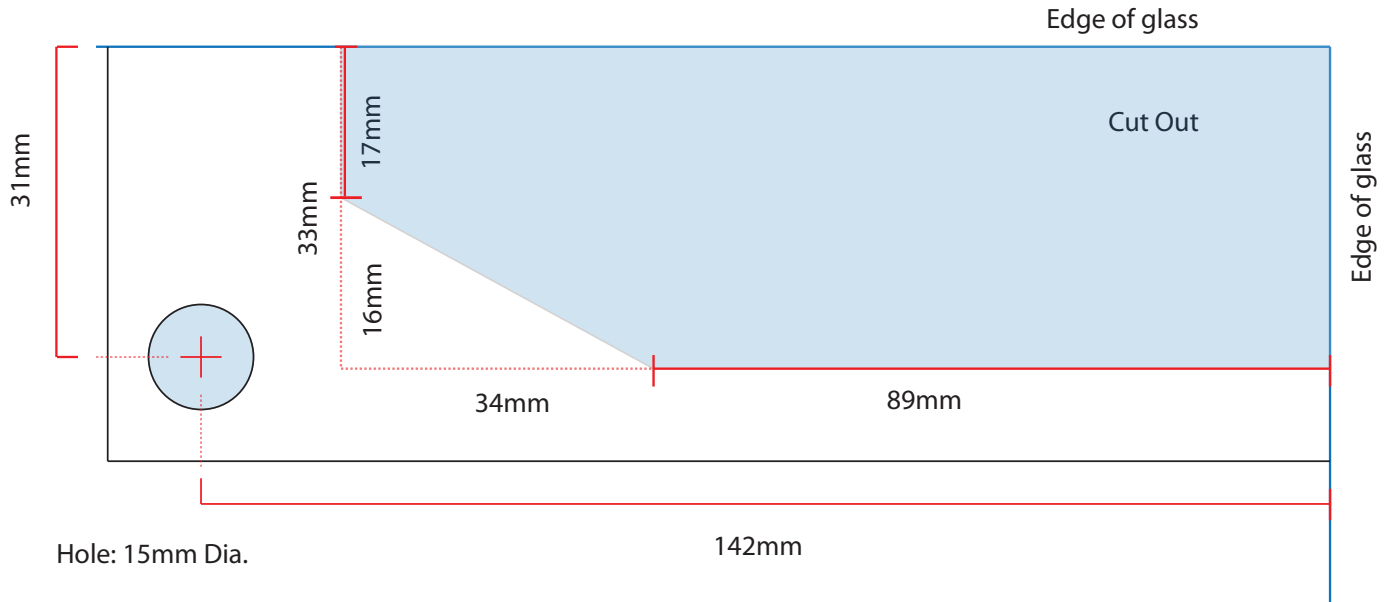

Pneumatic Patch Fittings

7501 Top Patch Fitting

7502 Bottom Patch Fitting

Related Products

Top Pin

Bottom Bearing Pivot Pin

Installation - Glass Cut Outs

Top Patch Fitting

Bottom Patch Fitting