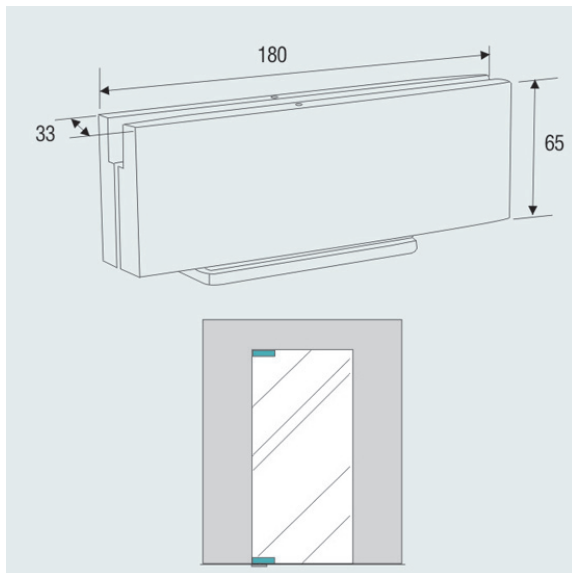

Pneumatic Patch Fittings

7501 Top Patch Fitting

7502 Bottom Patch Fitting

Related Products

Top Pin

Bottom Bearing Pivot Pin

Installation - Glass Cut Outs

Top Patch Fitting

Bottom Patch Fitting