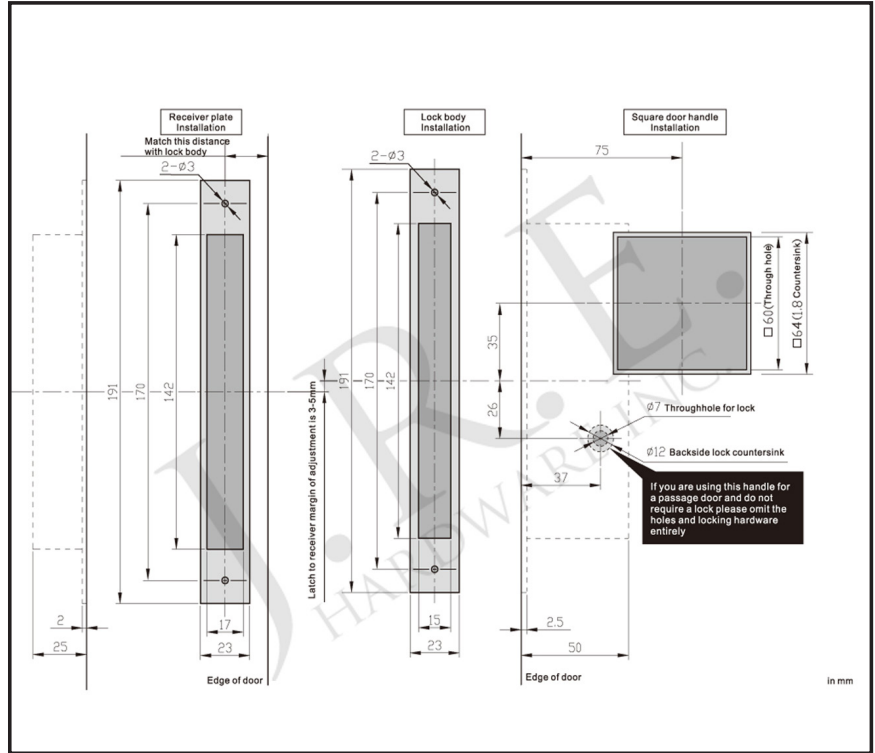

SQUARE
65mm x 65mm

ROUND
70mm diameter